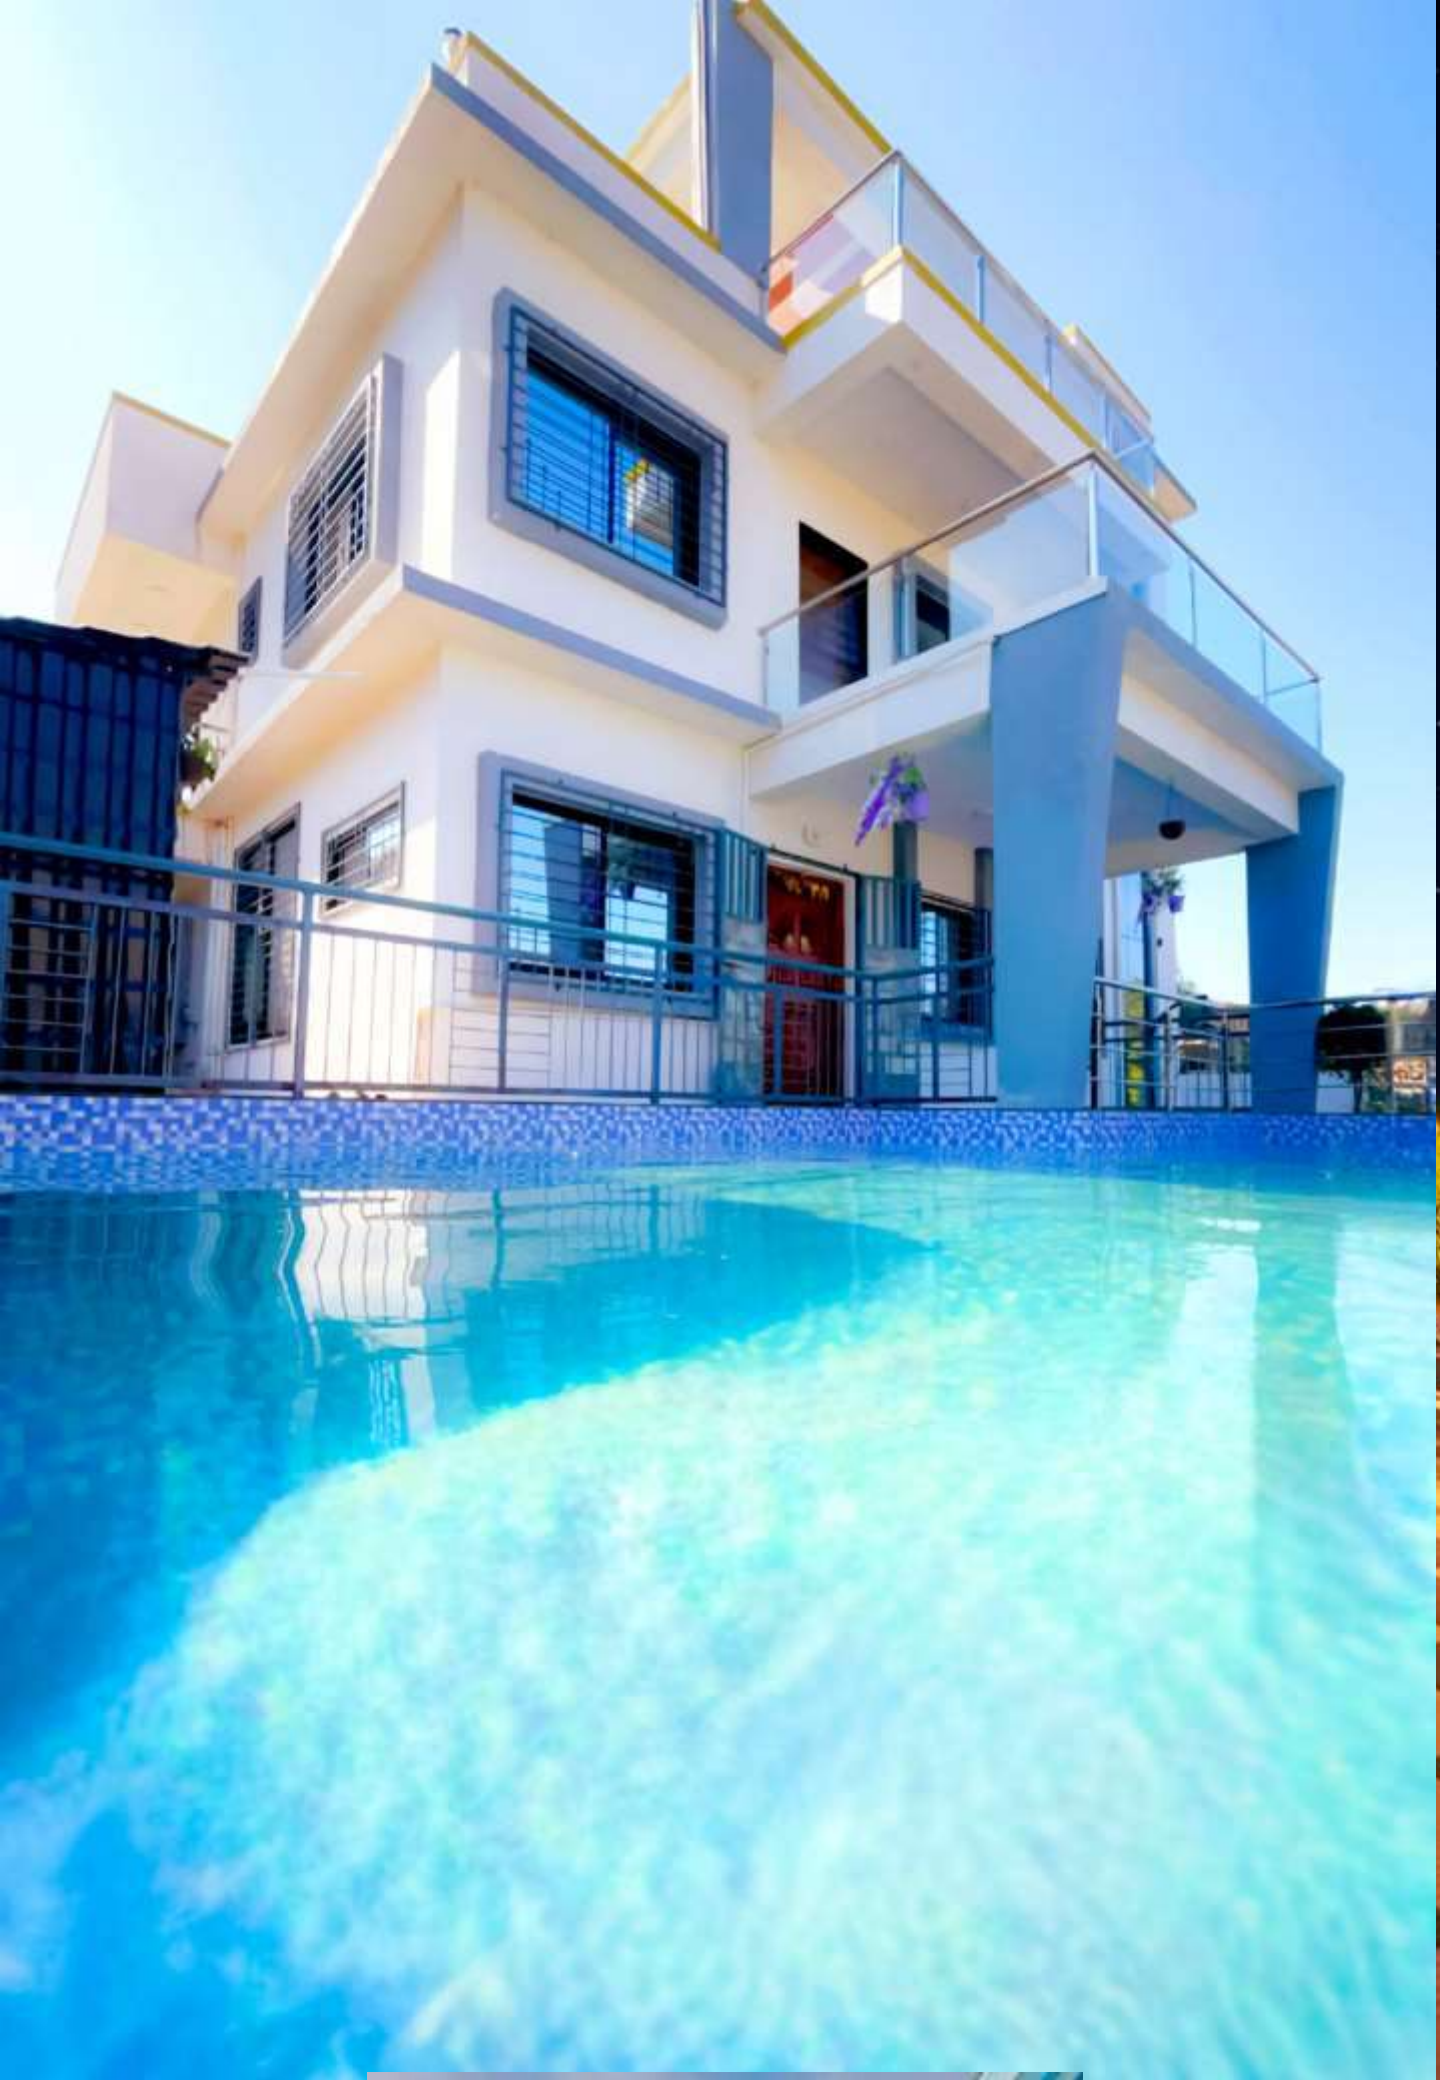

Vedaksh Villa By Lonavala Getaways

4BHK Private Pool

VEDAKSH VILLA

MOUNTAINFRONT 4 BHK
LUXURY IN YOUR PRICES

prime retreat at majestic mountain

AMENITIES

- Private Swimming Pool (23x17x4.5ft).
- Large hall with attached dining & kitchen.
- Dining Area with Sunrise & Sunset View.
- 4 Spacious bedrooms (2 AC).
- Every room has separate Large Gallery.
- 5 Washrooms (4 Attached) (1-common).
- 1 king-size bedroom Room with Bathtub.
- Geysers for Hot Water.
- Portable Music System
- Google TV (53") in living room.
- Free Wi-Fi.
- Games (Chess, Dart, Carom, Playing Cards, Badminton etc.)
- Fully Equipped Kitchen
- Double Door Fridge & Aqua Guard.
- Inverter Backup Up to 2 hours.
- Terrace with Stunning Mountain views.
- BBQ Grill
- Basic Lawn Area For BBQ
- Caretaker available 9:00 am to 9:00 pm.
- Pvt. Parking.
- 12 + 6 Extra Guests Capacity.
- Outside Seating Arrangement at